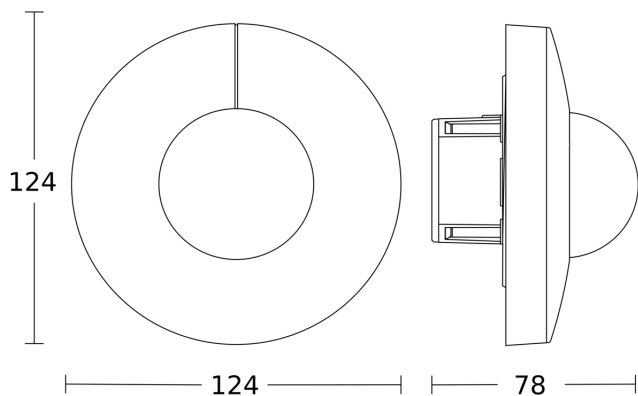

Presence detector - Professional Line

IS 3360

COM1 - in-ceiling installation, rd. white
EAN 4007841 079659
Article number 079659

Dimension Drawing 1

Dimension Drawing 2